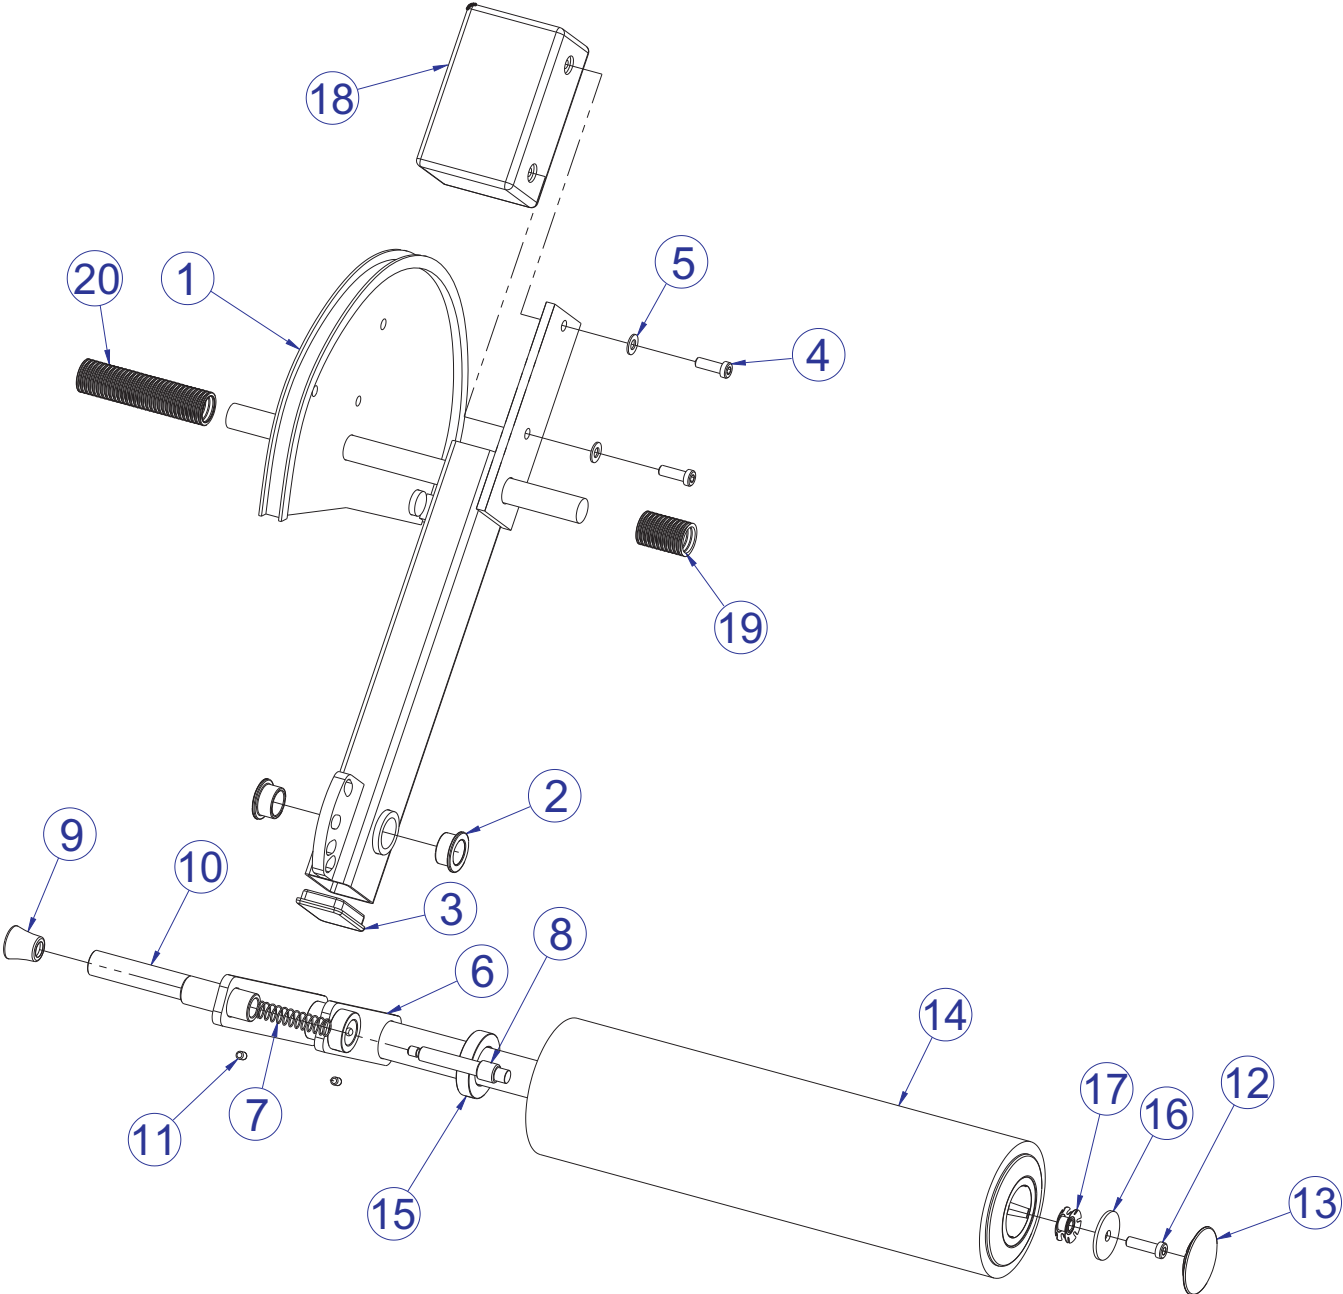

PSLC LEG CURL KICKER ASSEMBLY

SEE PAGE 9 FOR LEGEND

PSLC LEG CURL KICKER ASSEMBLY LEGEND

ITEM NO.	QTY.	PART NO.	DESCRIPTION
1	1	7395801	WLDMT, PSLC-BASE MA
2	2	3104903	1.00" ID 1.25" OD BRONZ BUSHING
3	1	7352301	CAP, END 2 X 3
4	2	3236203	SCREW, M10 X1.5 30MM
5	2	3236601	WASHER, 3/8 SAE SS
6	1	7374695	WELDMENT, PSLE&LC-BASE KICKER
7	1	7351501	SPRING; PULL PIN LARGE
8	1	7351301	PIN, PULL
9	1	7351401	KNOB, TULIP STYLE
10	1	7358201	SHAFT, 1 DIA X 4.88
11	2	3242902	SCREW, SET BO
12	1	3236204	SCREW, M10 X1.5 35MM
13	1	7308701	CAP, BEARING HOUSING
14	1	7392801	ASSY, ROLLER PAD - LONG
15	1	7357901	SHAFT COLLAR, 1-1/2" ID ALUM
16	1	7322301	PLATE, 1.97 OD X .44 ID 10GA
17	1	7347301	NUT, SPIDER M10 X 1.5
18	1	7802401	WEIGHT, COUNTER MED
19	1	6912804	SLEEVE, ACCRDN 1.0 ID X 2
20	1	6912805	SLEEVE, ACCRDN 1.0 ID X 5.5