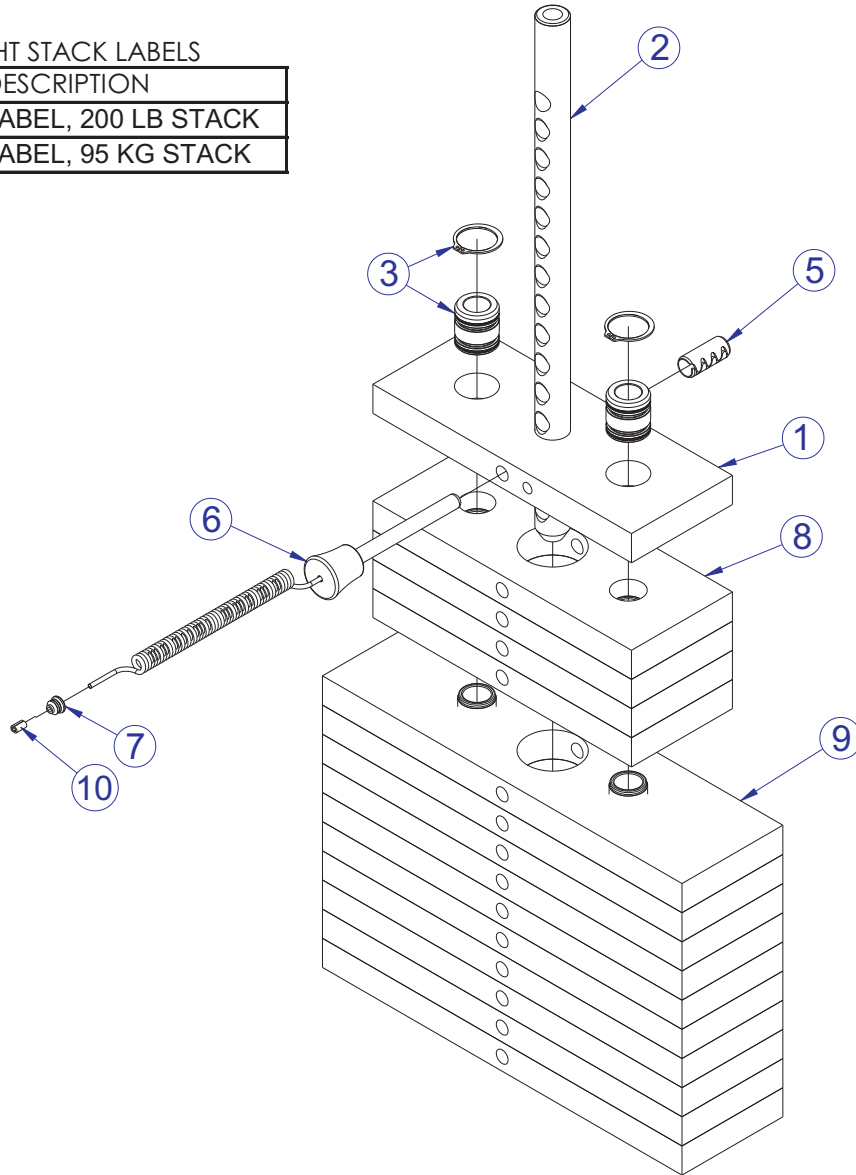

PSLC LEG CURL KICKER ASSEMBLY

SEE PAGE 9 FOR LEGEND

PSLC LEG CURL KICKER ASSEMBLY LEGEND

ITEM NO.	QTY.	PART NO.	DESCRIPTION
1	1	7395801	WLDMT, PSLC-BASE MA
2	2	3104903	1.00" ID 1.25" OD BRONZ BUSHING
3	1	7352301	CAP, END 2 X 3
4	2	3236203	SCREW, M10 X1.5 30MM
5	2	3236601	WASHER, 3/8 SAE SS
6	1	7374695	WELDMENT, PSLE&LC-BASE KICKER
7	1	7351501	SPRING; PULL PIN LARGE
8	1	7351301	PIN, PULL
9	1	7351401	KNOB, TULIP STYLE
10	1	7358201	SHAFT, 1 DIA X 4.88
11	2	3242902	SCREW, SET BO
12	1	3236204	SCREW, M10 X1.5 35MM
13	1	7308701	CAP, BEARING HOUSING
14	1	7392801	ASSY, ROLLER PAD - LONG
15	1	7357901	SHAFT COLLAR, 1-1/2" ID ALUM
16	1	7322301	PLATE, 1.97 OD X .44 ID 10GA
17	1	7347301	NUT, SPIDER M10 X 1.5
18	1	7802401	WEIGHT, COUNTER MED
19	1	6912804	SLEEVE, ACCRDN 1.0 ID X 2
20	1	6912805	SLEEVE, ACCRDN 1.0 ID X 5.5

PSLC LEG CURL ADD-ON INCREMENT WEIGHT ASSEMBLY - 7415001

ITEM NO.	QTY.	PART NO.	DESCRIPTION
1	1	3236601	WASHER, 3/8 SAE SS
2	1	3236221	SCREW, M10 X1.5 140MM
3	1	7401701	COVER, PLASTIC PEG 2-1/4
4	1	7366101	WEIGHT, 7.5 LB. ADD-ON

PSLC LEG CURL WEIGHT STACK ASSY 200LB - 7353401

WEIGHT STACK LABELS

PART NO	DESCRIPTION
7987001	LABEL, 200 LB STACK
7987301	LABEL, 95 KG STACK

ITEM NO	QTY	PART NO	DESCRIPTION
1	1	7353901	HEADPLATE, WT. STACK
2	1	7352601	BAYONET, 14 PLATE
3	2 / 2	7338001	HEADPLATE BUSHING & CLIP
5	1	3236001	BUSHING, SPRING PIN
6	1	7353001	ASSY, SELECTOR PIN
7	1	7356501	PLUG, LANYARD ATTACHMENT
8	4	7353701	ASSY, 10 LB PLATE
9	10	7353801	ASSY, 15 LB PLATE
10	1	7523601	CRIMP, CABLE