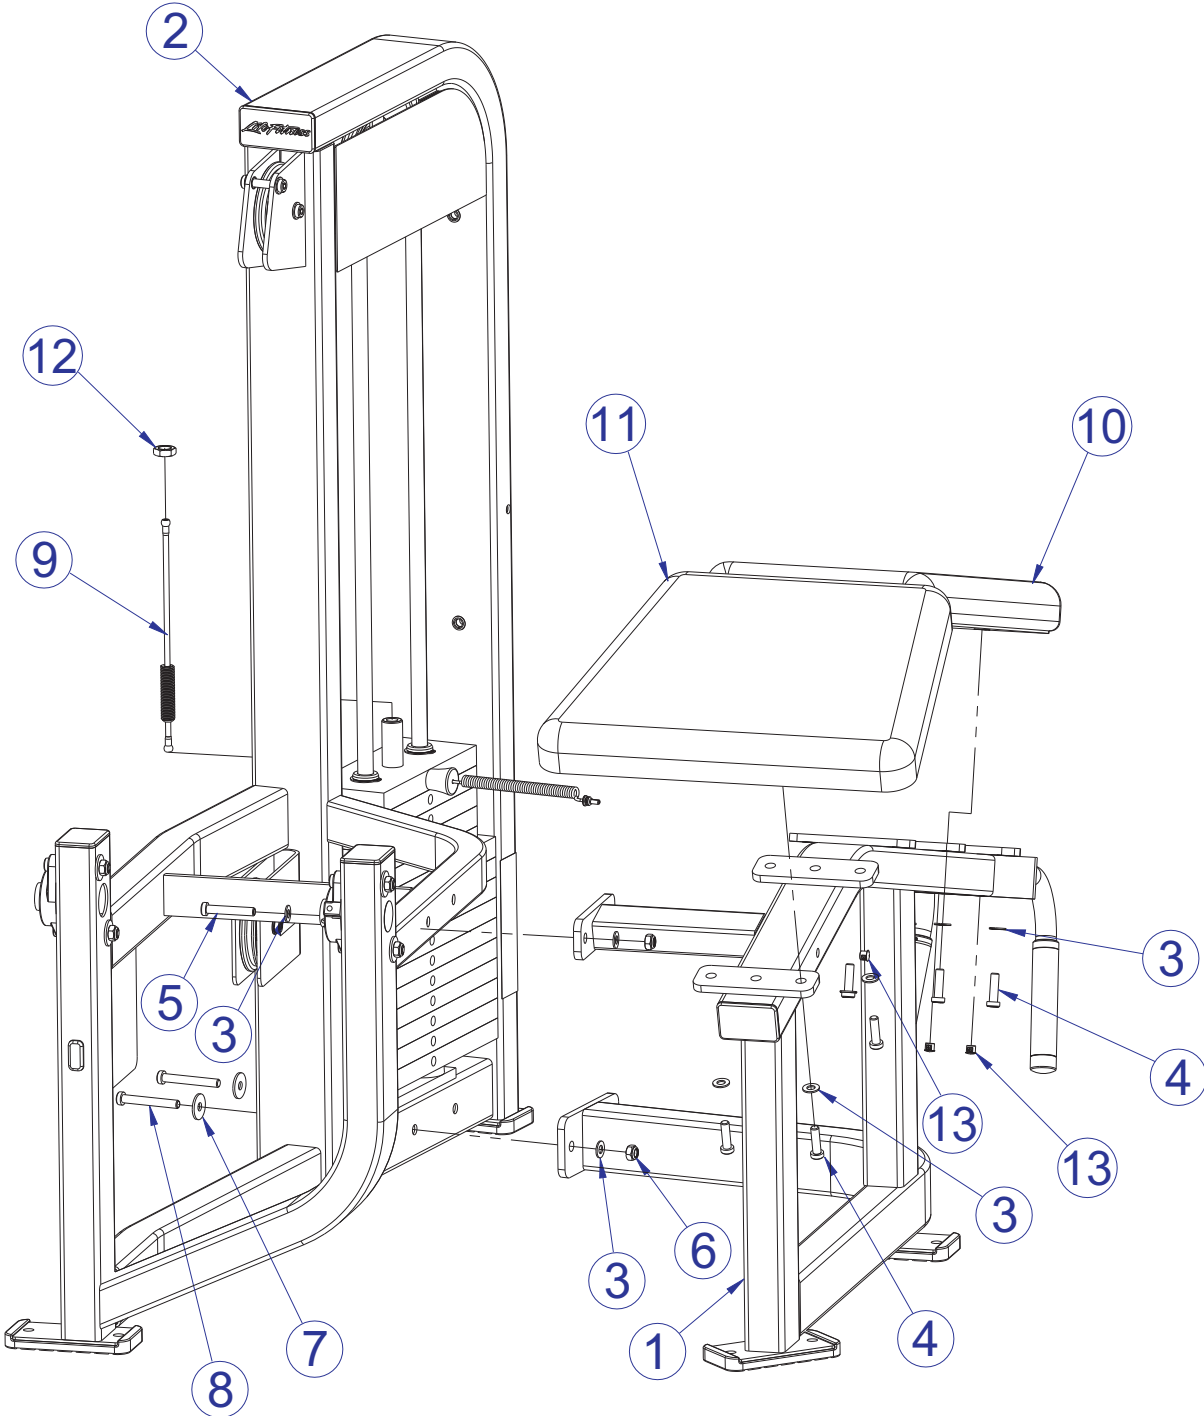

PSLC LEG CURL COMPONENT ASSEMBLY

SEE PAGE 4 FOR LEGEND

PSLC LEG CURL COMPONENT ASSEMBLY LEGEND

ITEM NO.	QTY.	PART NO.	DESCRIPTION
1	1	7394801	ASSY, PSLC-SEAT FRAME
2	1	7393501	ASSY, PSLC-SIDE FRAME
3	14	3236601	WASHER, 3/8 SAE SS
4	8	3236204	SCREW, M10 X1.5 35MM
5	2	3236209	SCREW, M10 X1.5 60MM
6	4	3236801	NUT, M10 HEX NYLOCK SS
7	2	3236602	WASHER, 3/8 ID X 1.25 OD SS
8	2	3236212	SCREW, M10 X1.5 75MM
9	1	7423704	CABLE, PSLC
10	1	73988xx	PAD, BACK 25 X 11-1/4
11	1	73991xx	PAD, 17 X 18 1/2
12	1	3236902	NUT, M16 X 2 HEX JAM SS
13	5	3237401	PLUG, 7/16" HOLE

PSLC LEG CURL SIDE FRAME ASSEMBLY - 7393501

SEE PAGE 6 FOR LEGEND

PSLC LEG CURL SIDE FRAME ASSEMBLY LEGEND

ITEM NO.	QTY.	PART NO.	DESCRIPTION
1	1	7393601	WLDMT, PSLC-SIDE FRAME
2	3	3237801	PULLEY, 4.5" OD
3	2	3237701	ASSY, PILLOW BLOCK 4.88 X 2.75
4	2	7352301	CAP, END 2 X 3
5	2	7606602	COVER, STACK-PRO2 STD
6	3	7348101	WASHER, SPACER
7	1	3236205	SCREW, M10 X1.5 40MM
8	3	3236206	SCREW, M10 X1.5 45MM
9	3	7335401	NUT, M10 X 1.5 SOCKET HEAD
10	4	3236212	SCREW, M10 X1.5 75MM
11	4	3236602	WASHER, 3/8 ID X 1.25 OD SS
12	4	3236801	NUT, M10 HEX NYLOCK SS
13	1	7352401	CAP, END 2 X 4
14	2	3236601	WASHER, 3/8 SAE SS
15	1	3236901	NUT, M10 X 1.5 JAM
16	2	7388201	FOOTPAD, PS RUBBER
17	1	7353401	ASSY, 200LB STACK
18	2	7352101	CUSHION, WEIGHT STACK
19	2	7328604	GUIDE ROD, .75 OD SOLID 43.88
20	2	7402301	RETAINER, GUIDEROD
21	2	3232421	RING, BRE .940, 5100-100 ST PP B
22	2	3240501	M10 X 1.5 HXS NO CUP ST BO
23	12	7544202	PAD, DUAL LOCK 250 1.5" X 2.0"
24	1	7443701	LABEL, PSLC PLACARD
25	1	7491501	LABEL, PSLC LOGO PANEL
26	1	7348001	LABEL, LIFE FITNESS LOGO
27	1	7422004	LABEL, 2" ASTM WARN
28	1	7571301	LABEL, SERIAL NUMBER
29	2	7422003	LABEL, MOVING PARTS
30	6	3238101	NUT, BLIND INSERT M10 X 1.5
31	1	7570801	PAINT, GUARD 1.25"x.75"x.25"
32	1	7488701	LABEL, AXIS OF ROTATION