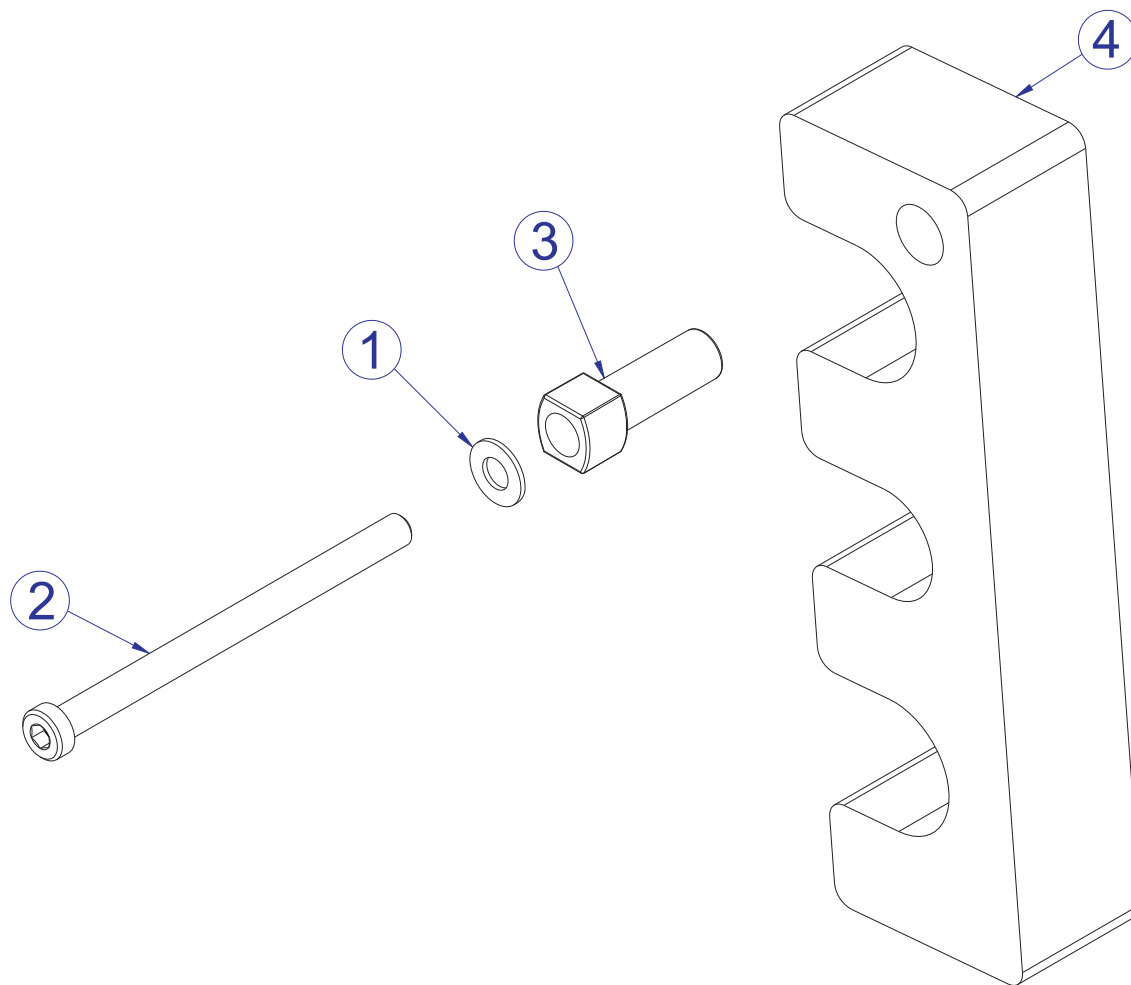

PSLC LEG CURL KICKER ASSEMBLY

SEE PAGE 9 FOR LEGEND

PSLC LEG CURL KICKER ASSEMBLY LEGEND

ITEM NO.	QTY.	PART NO.	DESCRIPTION
1	1	7395801	WLDMT, PSLC-BASE MA
2	2	3104903	1.00" ID 1.25" OD BRONZ BUSHING
3	1	7352301	CAP, END 2 X 3
4	2	3236203	SCREW, M10 X1.5 30MM
5	2	3236601	WASHER, 3/8 SAE SS
6	1	7374695	WELDMENT, PSLE&LC-BASE KICKER
7	1	7351501	SPRING; PULL PIN LARGE
8	1	7351301	PIN, PULL
9	1	7351401	KNOB, TULIP STYLE
10	1	7358201	SHAFT, 1 DIA X 4.88
11	2	3242902	SCREW, SET BO
12	1	3236204	SCREW, M10 X1.5 35MM
13	1	7308701	CAP, BEARING HOUSING
14	1	7392801	ASSY, ROLLER PAD - LONG
15	1	7357901	SHAFT COLLAR, 1-1/2" ID ALUM
16	1	7322301	PLATE, 1.97 OD X .44 ID 10GA
17	1	7347301	NUT, SPIDER M10 X 1.5
18	1	7802401	WEIGHT, COUNTER MED
19	1	6912804	SLEEVE, ACCRDN 1.0 ID X 2
20	1	6912805	SLEEVE, ACCRDN 1.0 ID X 5.5

PSLC LEG CURL ADD-ON INCREMENT WEIGHT ASSEMBLY - 7415001

ITEM NO.	QTY.	PART NO.	DESCRIPTION
1	1	3236601	WASHER, 3/8 SAE SS
2	1	3236221	SCREW, M10 X1.5 140MM
3	1	7401701	COVER, PLASTIC PEG 2-1/4
4	1	7366101	WEIGHT, 7.5 LB. ADD-ON