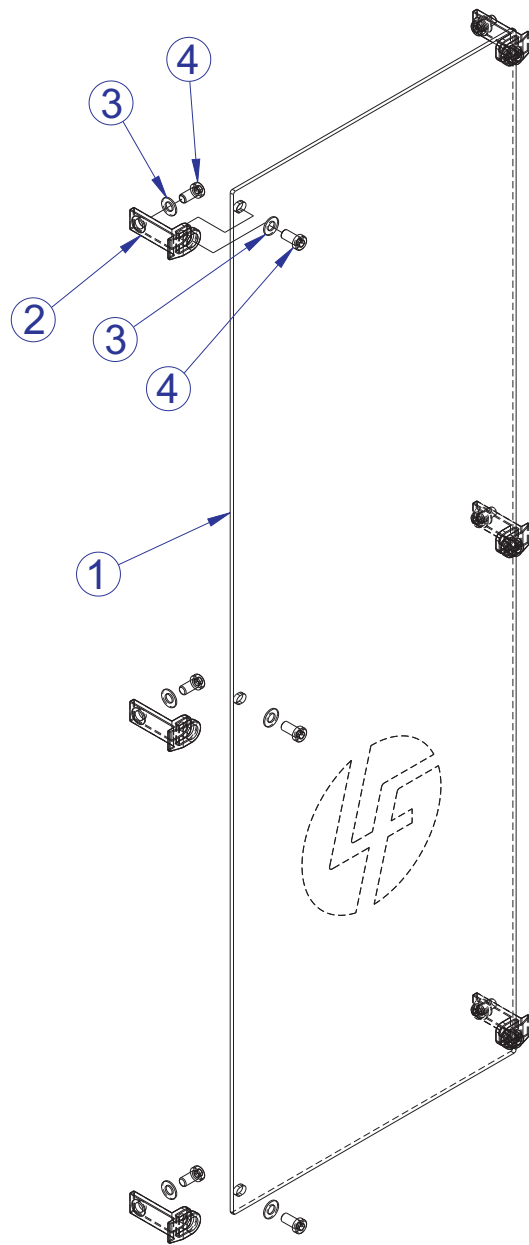

PSLC LEG CURL KICKER ASSEMBLY

SEE PAGE 9 FOR LEGEND

PSLC LEG CURL KICKER ASSEMBLY LEGEND

ITEM NO.	QTY.	PART NO.	DESCRIPTION
1	1	7395801	WLDMT, PSLC-BASE MA
2	2	3104903	1.00" ID 1.25" OD BRONZ BUSHING
3	1	7352301	CAP, END 2 X 3
4	2	3236203	SCREW, M10 X1.5 30MM
5	2	3236601	WASHER, 3/8 SAE SS
6	1	7374695	WELDMENT, PSLE&LC-BASE KICKER
7	1	7351501	SPRING; PULL PIN LARGE
8	1	7351301	PIN, PULL
9	1	7351401	KNOB, TULIP STYLE
10	1	7358201	SHAFT, 1 DIA X 4.88
11	2	3242902	SCREW, SET BO
12	1	3236204	SCREW, M10 X1.5 35MM
13	1	7308701	CAP, BEARING HOUSING
14	1	7392801	ASSY, ROLLER PAD - LONG
15	1	7357901	SHAFT COLLAR, 1-1/2" ID ALUM
16	1	7322301	PLATE, 1.97 OD X .44 ID 10GA
17	1	7347301	NUT, SPIDER M10 X 1.5
18	1	7802401	WEIGHT, COUNTER MED
19	1	6912804	SLEEVE, ACCRDN 1.0 ID X 2
20	1	6912805	SLEEVE, ACCRDN 1.0 ID X 5.5

PSLC LEG CURL ADD-ON INCREMENT WEIGHT ASSEMBLY - 7415001

ITEM NO.	QTY.	PART NO.	DESCRIPTION
1	1	3236601	WASHER, 3/8 SAE SS
2	1	3236221	SCREW, M10 X1.5 140MM
3	1	7401701	COVER, PLASTIC PEG 2-1/4
4	1	7366101	WEIGHT, 7.5 LB. ADD-ON

PSLC LEG CURL WEIGHT STACK ASSY 200LB - 7353401

WEIGHT STACK LABELS

PART NO	DESCRIPTION
7987001	LABEL, 200 LB STACK
7987301	LABEL, 95 KG STACK

ITEM NO	QTY	PART NO	DESCRIPTION
1	1	7353901	HEADPLATE, WT. STACK
2	1	7352601	BAYONET, 14 PLATE
3	2 / 2	7338001	HEADPLATE BUSHING & CLIP
5	1	3236001	BUSHING, SPRING PIN
6	1	7353001	ASSY, SELECTOR PIN
7	1	7356501	PLUG, LANYARD ATTACHMENT
8	4	7353701	ASSY, 10 LB PLATE
9	10	7353801	ASSY, 15 LB PLATE
10	1	7523601	CRIMP, CABLE

PSLC LEG CURL OPTIONAL REAR SHROUD KIT STD-SHORT - 7415201

ITEM NO.	QTY.	PART NO.	DESCRIPTION
1	1	8352401	SHROUD, PS REAR 42.5 X 16.43
2	6	7655301	BRACKET, PS REAR SHIELD
3	12	3236601	WASHER, 3/8 SAE SS
4	12	3236201	SCREW, M10 X1.5 20MM