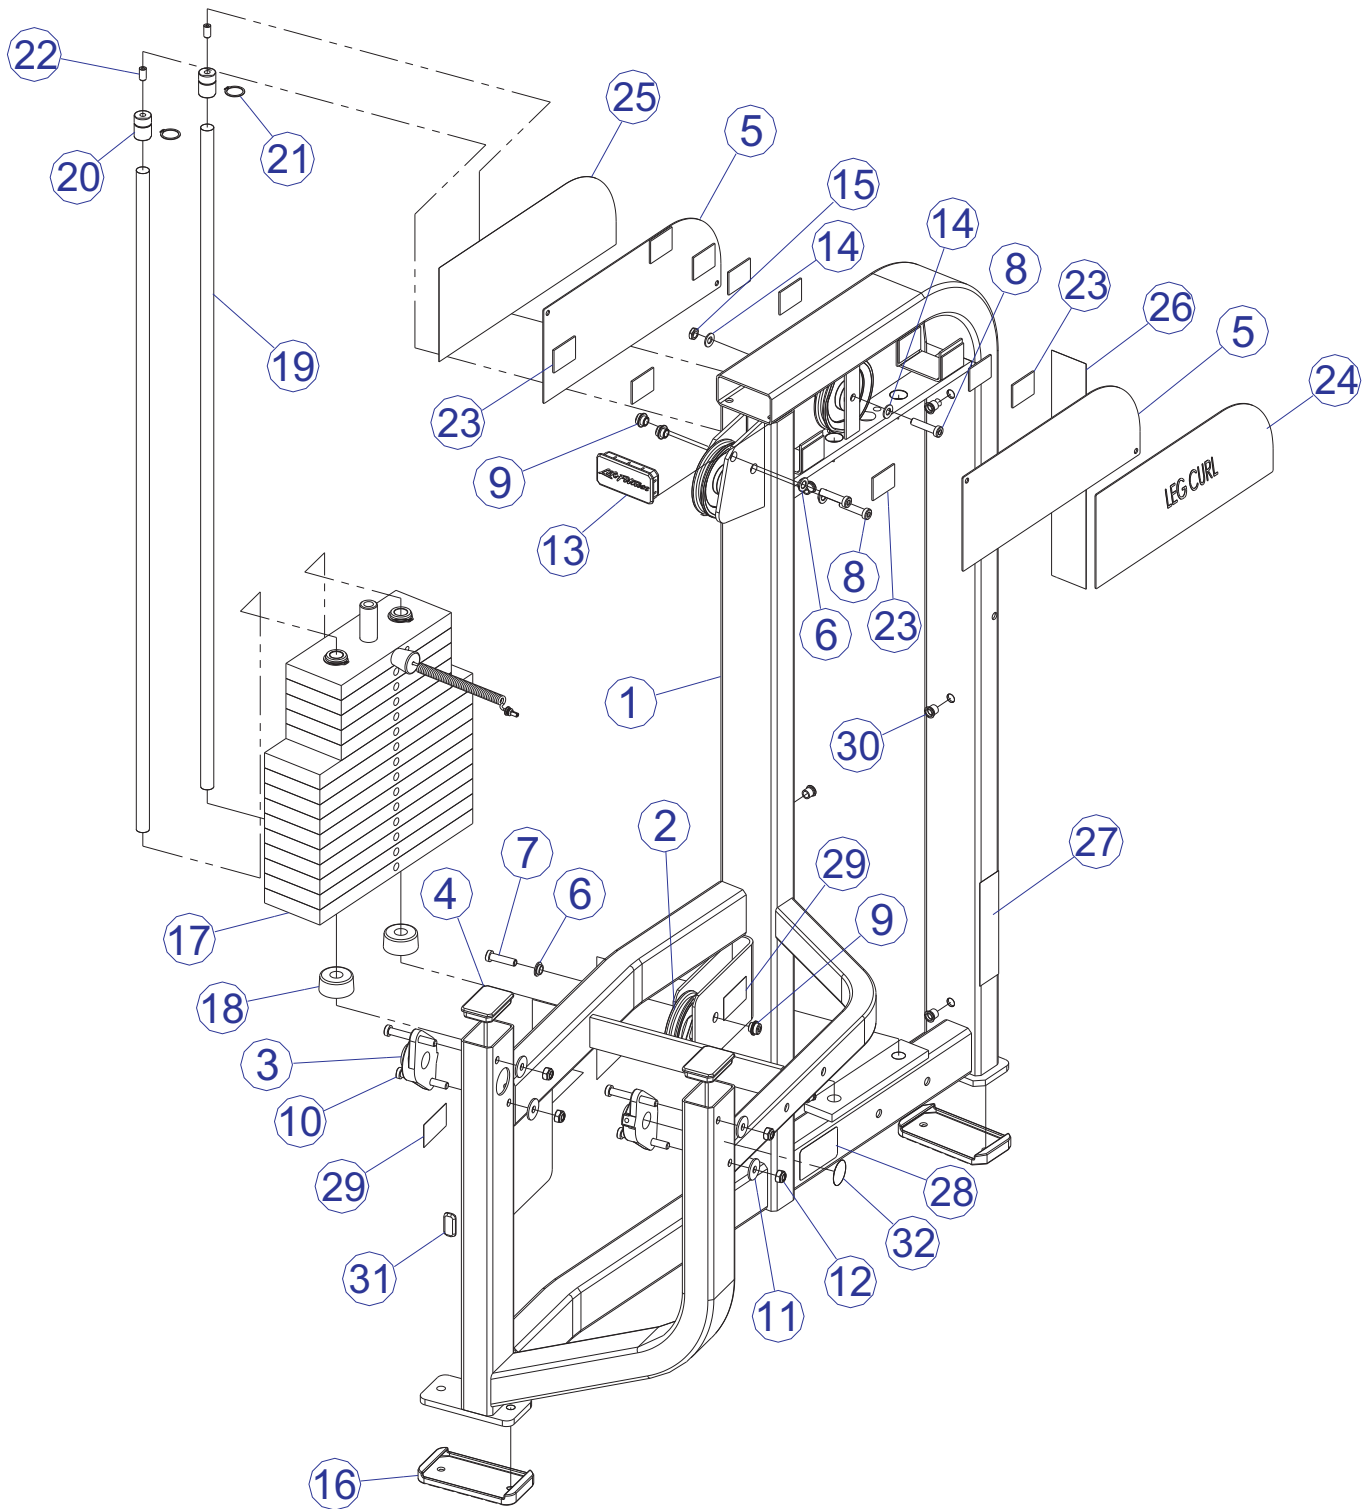

PSLC LEG CURL COMPONENT ASSEMBLY

SEE PAGE 4 FOR LEGEND

PSLC LEG CURL COMPONENT ASSEMBLY LEGEND

ITEM NO.	QTY.	PART NO.	DESCRIPTION
1	1	7394801	ASSY, PSLC-SEAT FRAME
2	1	7393501	ASSY, PSLC-SIDE FRAME
3	14	3236601	WASHER, 3/8 SAE SS
4	8	3236204	SCREW, M10 X1.5 35MM
5	2	3236209	SCREW, M10 X1.5 60MM
6	4	3236801	NUT, M10 HEX NYLOCK SS
7	2	3236602	WASHER, 3/8 ID X 1.25 OD SS
8	2	3236212	SCREW, M10 X1.5 75MM
9	1	7423704	CABLE, PSLC
10	1	73988xx	PAD, BACK 25 X 11-1/4
11	1	73991xx	PAD, 17 X 18 1/2
12	1	3236902	NUT, M16 X 2 HEX JAM SS
13	5	3237401	PLUG, 7/16" HOLE

PSLC LEG CURL SIDE FRAME ASSEMBLY - 7393501

SEE PAGE 6 FOR LEGEND

PSLC LEG CURL SIDE FRAME ASSEMBLY LEGEND

ITEM NO.	QTY.	PART NO.	DESCRIPTION
1	1	7393601	WLDMT, PSLC-SIDE FRAME
2	3	3237801	PULLEY, 4.5" OD
3	2	3237701	ASSY, PILLOW BLOCK 4.88 X 2.75
4	2	7352301	CAP, END 2 X 3
5	2	7606602	COVER, STACK-PRO2 STD
6	3	7348101	WASHER, SPACER
7	1	3236205	SCREW, M10 X1.5 40MM
8	3	3236206	SCREW, M10 X1.5 45MM
9	3	7335401	NUT, M10 X 1.5 SOCKET HEAD
10	4	3236212	SCREW, M10 X1.5 75MM
11	4	3236602	WASHER, 3/8 ID X 1.25 OD SS
12	4	3236801	NUT, M10 HEX NYLOCK SS
13	1	7352401	CAP, END 2 X 4
14	2	3236601	WASHER, 3/8 SAE SS
15	1	3236901	NUT, M10 X 1.5 JAM
16	2	7388201	FOOTPAD, PS RUBBER
17	1	7353401	ASSY, 200LB STACK
18	2	7352101	CUSHION, WEIGHT STACK
19	2	7328604	GUIDE ROD, .75 OD SOLID 43.88
20	2	7402301	RETAINER, GUIDEROD
21	2	3232421	RING, BRE .940, 5100-100 ST PP B
22	2	3240501	M10 X 1.5 HXS NO CUP ST BO
23	12	7544202	PAD, DUAL LOCK 250 1.5" X 2.0"
24	1	7443701	LABEL, PSLC PLACARD
25	1	7491501	LABEL, PSLC LOGO PANEL
26	1	7348001	LABEL, LIFE FITNESS LOGO
27	1	7422004	LABEL, 2" ASTM WARN
28	1	7571301	LABEL, SERIAL NUMBER
29	2	7422003	LABEL, MOVING PARTS
30	6	3238101	NUT, BLIND INSERT M10 X 1.5
31	1	7570801	PAINT, GUARD 1.25"x.75"x.25"
32	1	7488701	LABEL, AXIS OF ROTATION