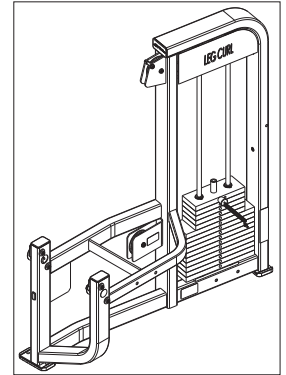

PSLC LEG CURL COMPONENT ASSEMBLY

SEE PAGE 4 FOR LEGEND

PSLC LEG CURL COMPONENT ASSEMBLY LEGEND

ITEM NO.	QTY.	PART NO.	DESCRIPTION
1	1	7394801	ASSY, PSLC-SEAT FRAME
2	1	7393501	ASSY, PSLC-SIDE FRAME
3	14	3236601	WASHER, 3/8 SAE SS
4	8	3236204	SCREW, M10 X1.5 35MM
5	2	3236209	SCREW, M10 X1.5 60MM
6	4	3236801	NUT, M10 HEX NYLOCK SS
7	2	3236602	WASHER, 3/8 ID X 1.25 OD SS
8	2	3236212	SCREW, M10 X1.5 75MM
9	1	7423704	CABLE, PSLC
10	1	73988xx	PAD, BACK 25 X 11-1/4
11	1	73991xx	PAD, 17 X 18 1/2
12	1	3236902	NUT, M16 X 2 HEX JAM SS
13	5	3237401	PLUG, 7/16" HOLE

PSLC LEG CURL SIDE FRAME ASSEMBLY - 7393501

SEE PAGE 6 FOR LEGEND

PSLC LEG CURL SIDE FRAME ASSEMBLY LEGEND

ITEM NO.	QTY.	PART NO.	DESCRIPTION
1	1	7393601	WLDMT, PSLC-SIDE FRAME
2	3	3237801	PULLEY, 4.5" OD
3	2	3237701	ASSY, PILLOW BLOCK 4.88 X 2.75
4	2	7352301	CAP, END 2 X 3
5	2	7606602	COVER, STACK-PRO2 STD
6	3	7348101	WASHER, SPACER
7	1	3236205	SCREW, M10 X1.5 40MM
8	3	3236206	SCREW, M10 X1.5 45MM
9	3	7335401	NUT, M10 X 1.5 SOCKET HEAD
10	4	3236212	SCREW, M10 X1.5 75MM
11	4	3236602	WASHER, 3/8 ID X 1.25 OD SS
12	4	3236801	NUT, M10 HEX NYLOCK SS
13	1	7352401	CAP, END 2 X 4
14	2	3236601	WASHER, 3/8 SAE SS
15	1	3236901	NUT, M10 X 1.5 JAM
16	2	7388201	FOOTPAD, PS RUBBER
17	1	7353401	ASSY, 200LB STACK
18	2	7352101	CUSHION, WEIGHT STACK
19	2	7328604	GUIDE ROD, .75 OD SOLID 43.88
20	2	7402301	RETAINER, GUIDEROD
21	2	3232421	RING, BRE .940, 5100-100 ST PP B
22	2	3240501	M10 X 1.5 HXS NO CUP ST BO
23	12	7544202	PAD, DUAL LOCK 250 1.5" X 2.0"
24	1	7443701	LABEL, PSLC PLACARD
25	1	7491501	LABEL, PSLC LOGO PANEL
26	1	7348001	LABEL, LIFE FITNESS LOGO
27	1	7422004	LABEL, 2" ASTM WARN
28	1	7571301	LABEL, SERIAL NUMBER
29	2	7422003	LABEL, MOVING PARTS
30	6	3238101	NUT, BLIND INSERT M10 X 1.5
31	1	7570801	PAINT, GUARD 1.25"x.75"x.25"
32	1	7488701	LABEL, AXIS OF ROTATION