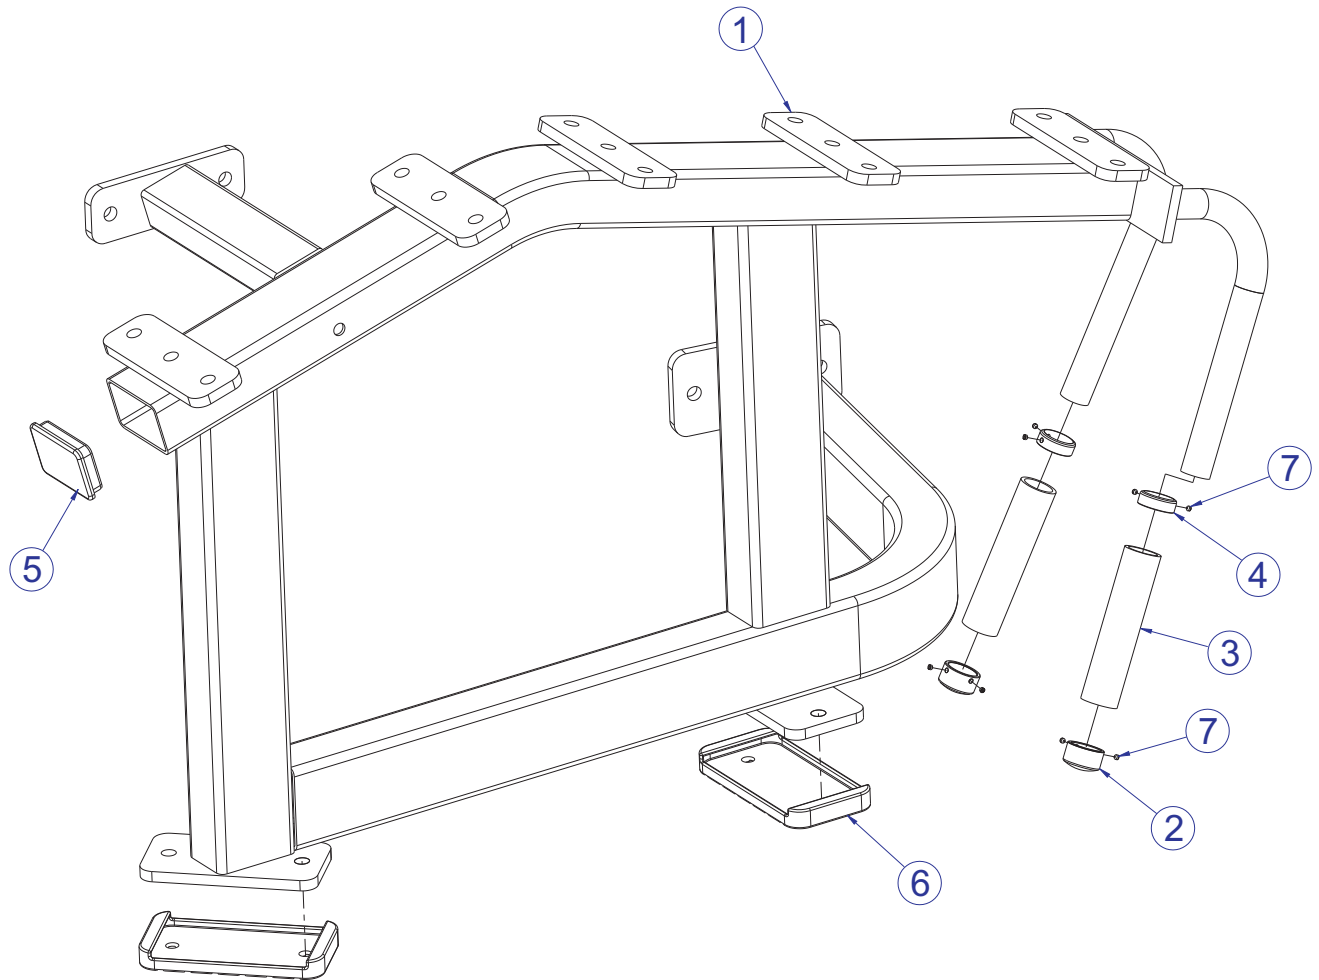

PSLC LEG CURL SIDE FRAME ASSEMBLY - 7393501

SEE PAGE 6 FOR LEGEND

PSLC LEG CURL SIDE FRAME ASSEMBLY LEGEND

ITEM NO.	QTY.	PART NO.	DESCRIPTION
1	1	7393601	WLDMT, PSLC-SIDE FRAME
2	3	3237801	PULLEY, 4.5" OD
3	2	3237701	ASSY, PILLOW BLOCK 4.88 X 2.75
4	2	7352301	CAP, END 2 X 3
5	2	7606602	COVER, STACK-PRO2 STD
6	3	7348101	WASHER, SPACER
7	1	3236205	SCREW, M10 X1.5 40MM
8	3	3236206	SCREW, M10 X1.5 45MM
9	3	7335401	NUT, M10 X 1.5 SOCKET HEAD
10	4	3236212	SCREW, M10 X1.5 75MM
11	4	3236602	WASHER, 3/8 ID X 1.25 OD SS
12	4	3236801	NUT, M10 HEX NYLOCK SS
13	1	7352401	CAP, END 2 X 4
14	2	3236601	WASHER, 3/8 SAE SS
15	1	3236901	NUT, M10 X 1.5 JAM
16	2	7388201	FOOTPAD, PS RUBBER
17	1	7353401	ASSY, 200LB STACK
18	2	7352101	CUSHION, WEIGHT STACK
19	2	7328604	GUIDE ROD, .75 OD SOLID 43.88
20	2	7402301	RETAINER, GUIDEROD
21	2	3232421	RING, BRE .940, 5100-100 ST PP B
22	2	3240501	M10 X 1.5 HXS NO CUP ST BO
23	12	7544202	PAD, DUAL LOCK 250 1.5" X 2.0"
24	1	7443701	LABEL, PSLC PLACARD
25	1	7491501	LABEL, PSLC LOGO PANEL
26	1	7348001	LABEL, LIFE FITNESS LOGO
27	1	7422004	LABEL, 2" ASTM WARN
28	1	7571301	LABEL, SERIAL NUMBER
29	2	7422003	LABEL, MOVING PARTS
30	6	3238101	NUT, BLIND INSERT M10 X 1.5
31	1	7570801	PAINT, GUARD 1.25"x.75"x.25"
32	1	7488701	LABEL, AXIS OF ROTATION

PSLC LEG CURL SEAT FRAME ASSEMBLY - 7394801

ITEM NO.	QTY.	PART NO.	DESCRIPTION
1	1	7394901	WLDMT, PSLC-ST FRAME
2	2	7662901	CAP, GRIP 1.25 OD
3	2	3235801	1.18 ID X 6.00
4	2	7662801	RING, GRIP 1.25 OD
5	1	7352301	CAP, END 2 X 3
6	2	7388201	FOOTPAD, PS RUBBER
7	8	3247701	M4 X .7 HXS NO CUP ST BO