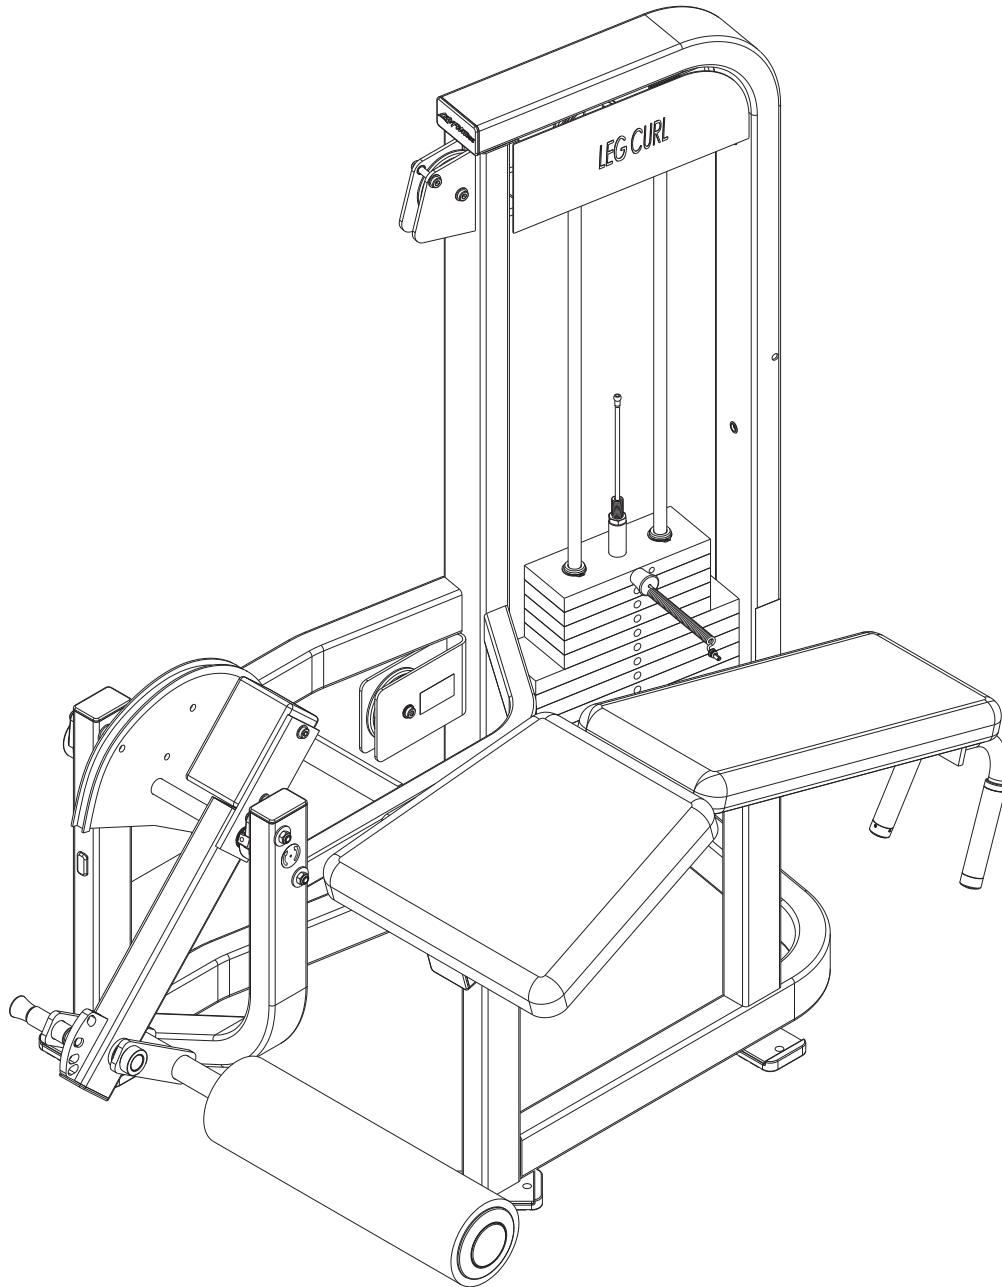

Customer Support Services
PARTS MANUAL